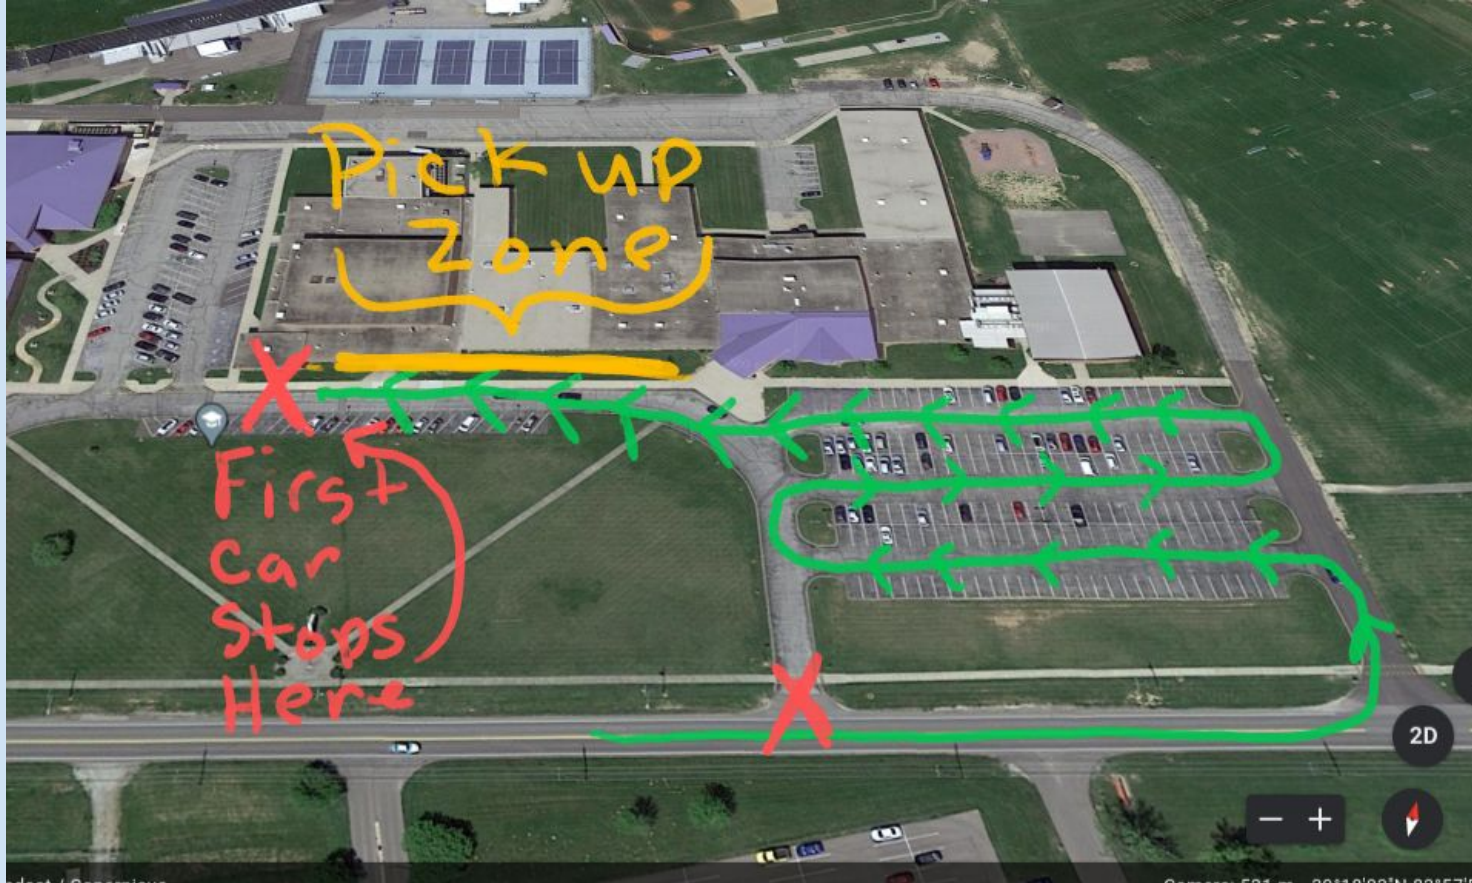

Drop-off Procedure

Blanchester
Local
School
District

Empower. Prepare. Inspire. Collaborate.

Drop-off Procedure

1. Enter at the entrance closest to the bus barn.
2. Follow the directions of the arrows on the map.
3. Students will get out of the car when they are in the “Drop-off Zone.”
4. Please pull to the Middle School gym entrance so that we can accommodate as many students as possible.
5. Students will follow the sidewalk and enter at the Intermediate gym doors.

**Thank you for helping us
keep you children safe!**

Pick-up Procedure

Blanchester
Local
School
District

Empower. Prepare. Inspire. Collaborate.

Pick-up Procedure

1. Enter at the entrance closest to the bus barn.
2. Follow the traffic pattern arrows
3. Pull all the way up to the Middle School gym entrance.
4. Exit carefully after your child is safe in the car.
5. Please pull as far forward as possible so as many students as possible can be accommodated.
6. Students will not be allowed to walk through the parking lot.