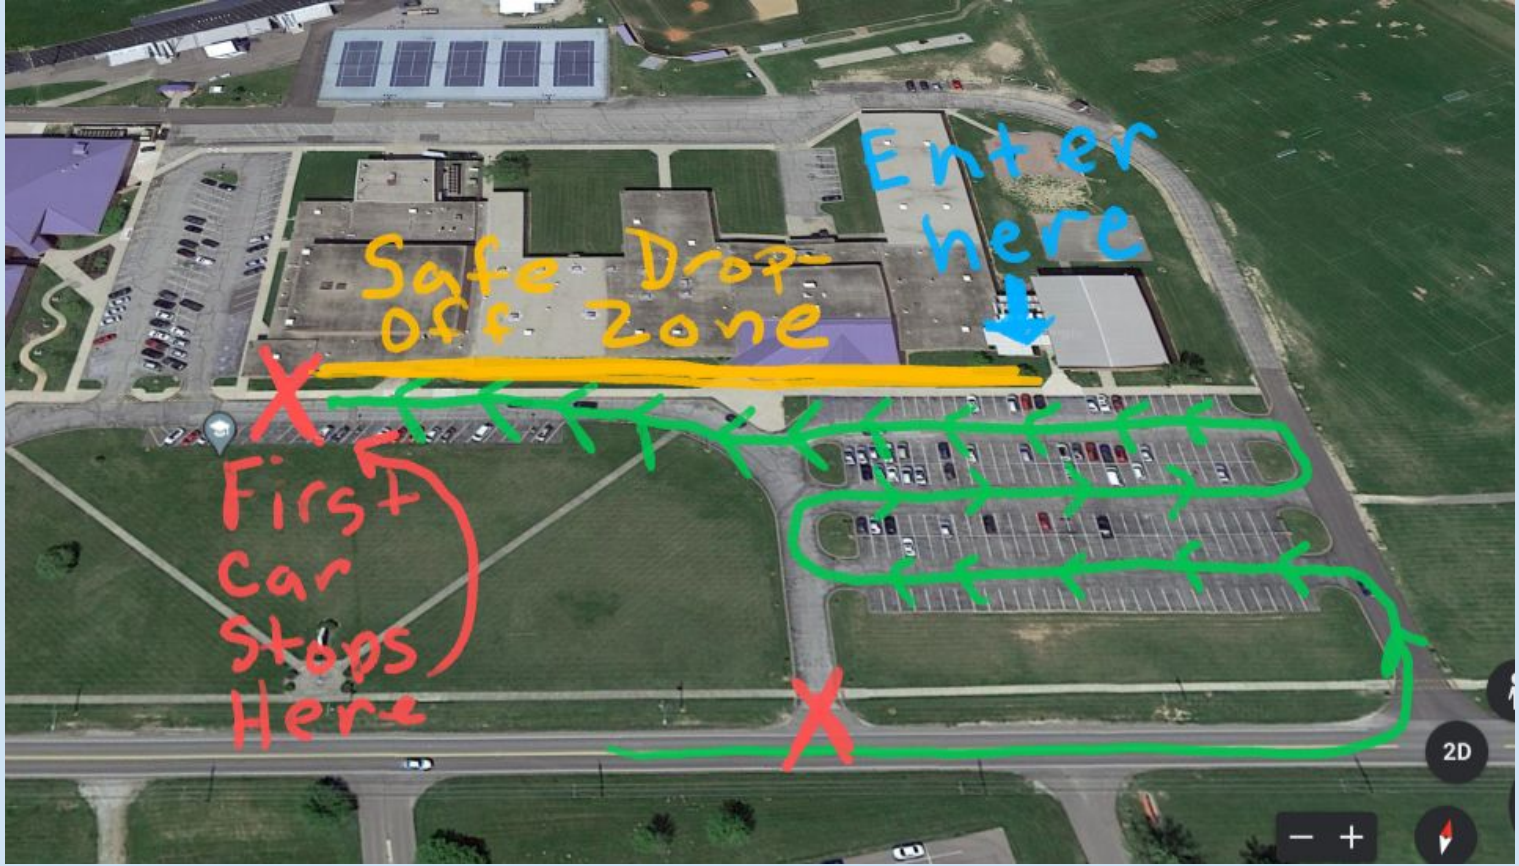

Drop-off Procedure

Blanchester
Local
School
District

Empower. Prepare. Inspire. Collaborate.

Drop-off Procedure

1. Enter at the entrance closest to the bus barn.
2. Follow the directions of the arrows on the map.
3. Students will get out of the car when they are in the “Drop-off Zone.”
4. Please pull to the Middle School gym entrance so that we can accommodate as many students as possible.
5. Students will follow the sidewalk and enter at the Intermediate gym doors.

**Thank you for helping us
keep you children safe!**

Pick-up Procedure

Blanchester
Local
School
District

Empower. Prepare. Inspire. Collaborate.

Pick-up Procedure

1. Enter at the entrance closest to the bus barn.
2. Follow the traffic pattern arrows
3. Pull all the way up to the Middle School gym entrance.
4. Exit carefully after your child is safe in the car.
5. Please pull as far forward as possible so as many students as possible can be accommodated.
6. Students will not be allowed to walk through the parking lot.